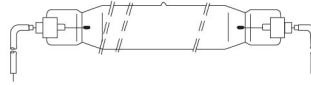

Specialty Lamps

Specialty Bulb Shapes (Not Actual Sizes)

HPM 10/B, 13, 19, 20
Fig. 1-S

HPM 12, 14, 15, 17, 19, 20C,
Fig. 2-S

HPA 400S
Fig. 3-S

XOP 7, 15, 25, O/F
Fig. 8-S

T12 Medium Bipin
Figure 9-S

T8 Medium Bipin
Figure 10-S

T5 Miniature Bipin
Figure 11-S

Hot Cathode Sterilamp
Figure 12-S

Cold Cathode and Slimline Sterilamp
Figure 13-S

Slimline Sterilamp
Figure 14-S

PL-L
Figure 15-S

PL-S
Figure 16-S