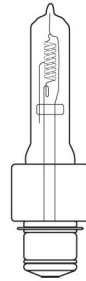

### Bulb Shapes and Base Types (Not Actual Sizes)

Double-Ended Tungsten Halogen Lamps  
3 1/8, 3 3/4, 4 3/8, 4 1 1/16, 5 5/8 and 6 5/8 MOL  
RX7s Base

DWY, DWZ, DXN, DXW, FBY

DWT, FER/EHS, FEY

EHM, EHZ, EJJ, FCL, FCM, FFT, FHM

Mini-Can Base Single-Ended  
Tungsten Halogen Lamps

ESN  
ETH

EHT  
250Q/CL

EVR

Medium Two-Pin  
Tungsten Halogen Lamps (G9.5)

EHD  
500Q/CL

EHG  
FEL

Double Contact Bayonet Bases (BA 15d)  
Tungsten Halogen-Miniature Two-Pin Base (G5.3)  
Tungsten Halogen-Two-Pin Prefocus Base (GZ 9.5)

FEV  
150/DC

ESS  
500Q/CL/DC

DYS/DYV/BHC  
(GZ9.5)

Medium Prefocus Lamps With 23/16" L.C.L. (P28s)  
Medium Prefocus Lamps With 3 1/2" L.C.L. (P28s)

BTL

BTP  
BTR

EGE, EGF,  
EGG, EGJ

Medium Bipost Lamps With 2 1/2" L.C.L. (G 22)  
Mogul Bipost Lamps With 5" And 6 1/2" L.C.L. (G 38)

EGR  
EGT

CYV

CYX  
FKK (5" LCL)

MSR Lamps  
(Medium Source Rare Earth Lamps)

MSR 400

MSR 700

MSR 1200

MSR/HR Lamps (Medium Source Rare Earth  
Lamps Hot Restrike Version)