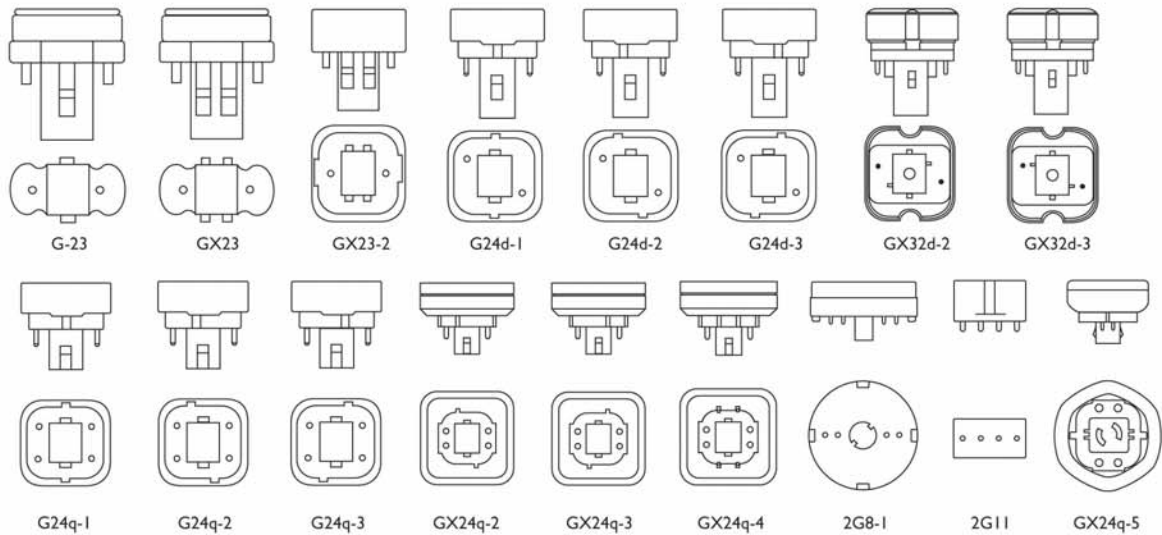

Compact Fluorescent Lamps

Base Types and Bulb Shapes

Marathon® Bulb Shapes (Not Actual Sizes)

PL Base Types (Not Actual Sizes)

PL Bulb Shapes (Not Actual Sizes)