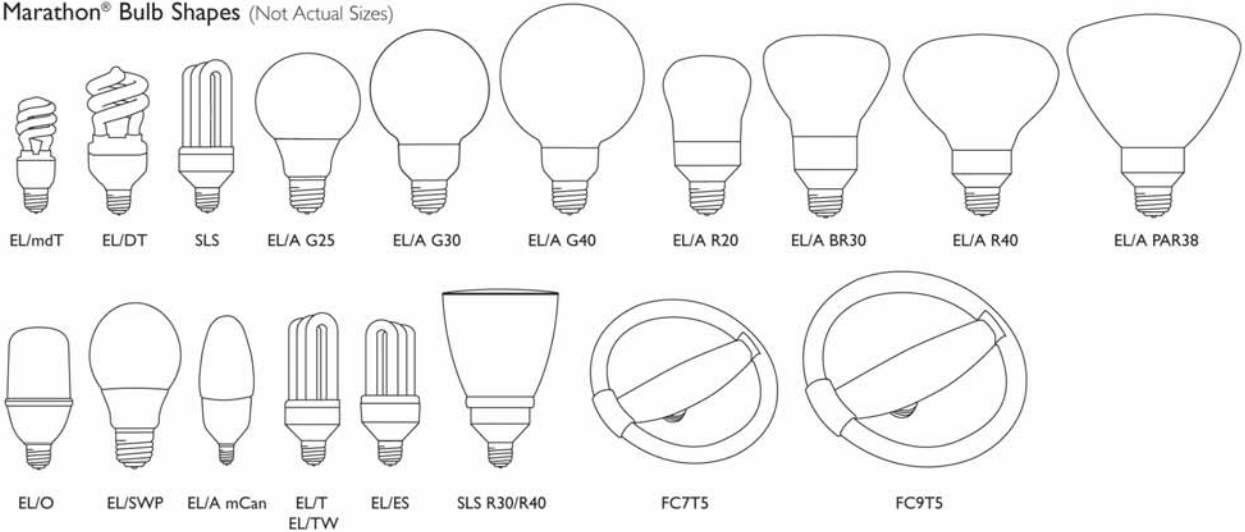

Compact Fluorescent Lamps

Base Types and Bulb Shapes

Marathon® Bulb Shapes (Not Actual Sizes)

PL Base Types (Not Actual Sizes)

PL Bulb Shapes (Not Actual Sizes)